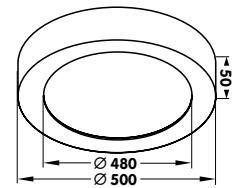

MOON 500

matt white / *mattweiß* - RAL 9010 - 3000K - 3100 lm

MN50042W

∅	500 mm
H	50 mm
Material	Aluminium
V	230 V
W	42 W
CRI	>80
LED	SMD LEDs Samsung
LED current / LED Strom	900 mA
Power factor / Powerfaktor	0,96

IP IP20

Energy Label

! LED driver incl. / *LED-Treiber inbegriffen*
Non dimmable / Nicht dimmbar