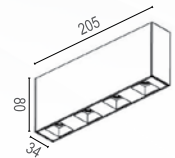

CRI > 90

Beam / Abstrahlwinkel 50°

IP IP20

Energy Label

! LED driver incl. / LED-Treiber *inbegriffen*
Triac dimmable / Dimmbar mit Phasenanschnitt

Strip

Slim surface mounted profile fitted with a powerful led strip from Philips, and diffuser that provides a uniform light distribution.