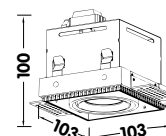

FORMA SQUARE TRIMLESS

Downlight with fixed LED module and driver for trimless application in ceilings. The matt white lacquer provides an extra stylish finish.

Downlight mit festem LED Modul und Treiber für einen rahmenlosen Einbau in Decken. Die mattweiße Lackierung sorgt für ein besonders stilvolles Design.

matt white / mattweiß - 3000K - 1100 lm

TLV10W01

□	103 x 103 mm
♂	106 x 106 mm
H	100 mm
⤿	20°
W	11 W
V	230 V
LED	Citizen COB
LED current / LED Strom	260 mA

CCT / Farbtemperatur	3000K
Lumen	1100 lm
CRI	> 90
Beam / Abstrahlwinkel	38°
Energy Label	<table border="1"> <tr> <td>A++</td> <td rowspan="3">} LED</td> </tr> <tr> <td>A+</td> </tr> <tr> <td>A</td> </tr> </table>

! LED driver incl. / LED-Treiber inbegriffen
Triac dimmable / Dimmbar mit Phasenanschnitt