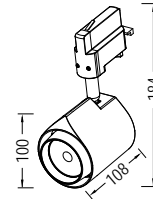

Energy Label

! Adapter 3-phase / 3-Phasen Adapter
LED driver incl. / LED-Treiber inbegriffen
Non dimmable / Nicht dimmbar