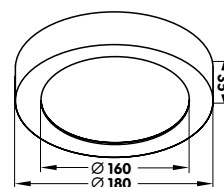

MOON 180

matt white / mattweiß - RAL 9010 - 3000K - 1300 lm
black / schwarz - RAL 9004 - 3000K - 1300 lm

MN18014W
MN18014WB

Ø	180 mm
H	35 mm
Material	Aluminium
V	230 V
W	14 W
LED	SMD LEDs Samsung
CRI	>80
LED current / LED Strom	350 mA

IP IP54

Energy Label

! LED driver incl. / LED-Treiber inbegriffen
Non dimmable / Nicht dimmbar