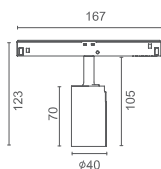

Material	Aluminium
Colour / Farbe	white / weiß RAL 9003 black / schwarz RAL 9005
W	8 W
V	48 V
LED	Citizen COB
LED current / LED Strom	700 mA
Lifetime / Lebensdauer ±	40 000 h

CRI	> 90
Beam / Abstrahlwinkel	35°
IP	IP20
Energy Label