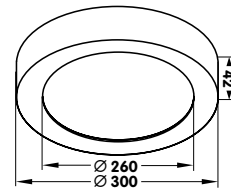

MOON 300

matt white / *mattweiß* - RAL 9010 - 3000K - 2300 lm
black / *schwarz* - RAL 9004 - 3000K - 2300 lm

MN30024W
MN30024WB

∅	300 mm
H	42 mm
Material	Aluminium
V	230 V
W	24 W
CRI	>80
LED current / LED Strom	600 mA
Power factor / Powerfaktor	0,96

IP IP54

Energy Label

! LED driver incl. / *LED-Treiber inbegriffen*
Non dimmable / Nicht dimmbar