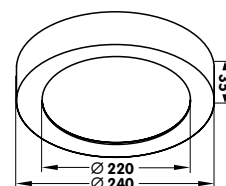

MOON SENSOR 240

Multi-purpose surface mounted LED light with built-in motion microwave detector and light sensor. Very suitable for staircases, storage rooms, garages or basements.

Vielseitige LED-Anbauleuchte mit eingebautem Bewegungssensor und Lichtsensor. Besonders geeignet für Treppenhäuser, Lagerräume, Garagen oder Kellerräume.

matt white / mattweiß - RAL 9010 - 3000K - 1600 lm
black / schwarz - RAL 9004 - 3000K - 1600 lm

MN24018WS
MN24018WBS

∅	240 mm
H	35 mm
Material	Aluminium
V	230 V
W	18 W
LED	SMD LEDs Samsung
CRI	>80
LED current / LED Strom	300 mA
Power factor / Powerfaktor	0,96

IP IP54

Energy Label

! LED driver incl. / LED-Treiber inbegriffen
Sensor incl. / Inkl. Sensor
Non dimmable / Nicht dimmbar