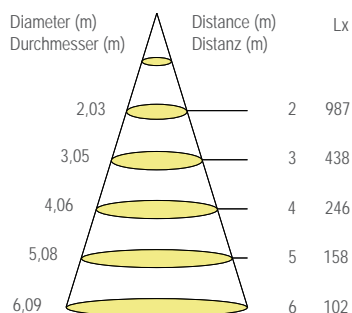

MACROS 30 PRO

Downlight with replaceable CREE LED module. Power supply with plug-and-play connector included for quick and easy installation.

Downlight mit austauschbarem LED Modul von CREE. Netzteil mit Plug-and-Play-Steckverbinder ist inbegriffen für eine schnelle und einfache Installation.

matt white / mattweiß - 3000K - 3500 lm

MC30W301

∅	175 mm
∅	155 mm
H	100 mm
Material	Aluminium
W	30 W
V	230 V
LED	Cree
LED current / LED Strom	750 mA
CRI	> 80
Beam / Abstrahlwinkel	60°
	Springs / Federclip

IP	IP44 / 20
IK	IK08
UGR	< 19
Energy Label	

! LED driver incl. / LED-Treiber inbegriffen
Non dimmable / Nicht dimmbar