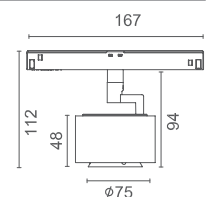

| | |
|------------------------------|------|
| CRI | > 90 |
| Beam / Abstrahlwinkel | 34° |
| IP | IP20 |
| Energy Label | |

Plaza 48

Design elongated fixture with 5 powerful Osram LEDs that are placed in a compact reflector creating a superb light beam without glare. Fitted with a 48V adapter that can be clicked effortlessly into the LA VILLA 48 magnetic tracks.