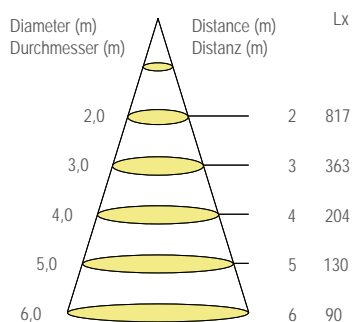

Macros Pro

MACROS 30 PRO

Downlight with replaceable CREE LED module. Power supply with plug-and-play connector included for quick and easy installation.

Downlight mit austauschbarem LED Modul von CREE. Netzteil mit Plug-and-Play-Steckverbinder ist inbegriffen für eine schnelle und einfache Installation.

matt white / mattweiß - 3000K - 3500 lm

MC30W301

∅	175 mm
∅	155 mm
H	100 mm
Material	Aluminium
W	30 W
V	230 V
LED	Cree
LED current / LED Strom	750 mA
CRI	> 80
Beam / Abstrahlwinkel	60°
	Springs / Federclip

IP	IP44 / 20
IK	IK08
UGR	< 19
Energy Label	

! LED driver incl. / LED-Treiber inbegriffen
Non dimmable / Nicht dimmbar

MACROS 36 PRO

Downlight with replaceable CREE LED module. Power supply with plug-and-play connector included for quick and easy installation.

Downlight mit austauschbarem LED Modul von CREE. Netzteil mit Plug-and-Play-Steckverbinder ist inbegriffen für eine schnelle und einfache Installation.

matt white / mattweiß - 3000K - 4300 lm

MC36W301

∅	195 mm
∅	175 mm
H	110 mm
Material	Aluminium
W	36 W
V	230 V
LED	Cree
LED current / LED Strom	1000 mA
CRI	> 80
Beam / Abstrahlwinkel	60°
	Springs / Federclip

IP	IP44 / 20
IK	IK08
UGR	< 19
Energy Label	

! LED driver incl. / LED-Treiber inbegriffen
Non dimmable / Nicht dimmbar