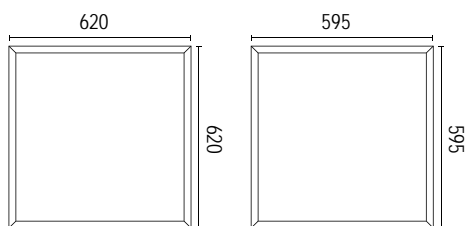

☑	595 x 595 x 10 mm 620 x 620 x 10 mm
Material	Aluminium
W	42 W
V	230 V
LED	SMD High Lumen
LED current / LED Strom	1050 mA
Lifetime / Lebensdauer ±	40 000 h

CRI	> 82
IP	IP20
UGR	< 19

Energy Label	

! LED driver incl. / LED-Treiber inbegriffen