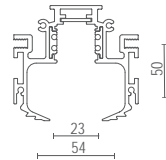

white / weiß - 1000 mm	LVTR100TRW
white / weiß - 2000 mm	LVTR200TRW
black / schwarz - 1000 mm	LVTR100TRB
black / schwarz - 2000 mm	LVTR200TRB

☐	1000 x 54 x 50 mm
	2000 x 54 x 50 mm

Material	Aluminium
Colour / Farbe	white / weiß RAL 9003 black / schwarz RAL 9005

ANGLE HORIZONTAL - CEILING ECKE HORIZONTAL - DECKE

white / weiß	LVTCOTRW
black / schwarz	LVTCOTRB

☐	(2x) 100 x 54 x 50 mm

Material	Aluminium
Colour / Farbe	white / weiß RAL 9003 black / schwarz RAL 9005

! incl. coupling kit / Verbinder-Set

ANGLE VERTICAL - CEILING / WALL ECKE VERTIKAL - DECKE / WAND

white / weiß	LVTCOTRCWW
black / schwarz	LVTCOTRCWB

☐	(2x) 100 x 54 x 50 mm

Material	Aluminium
Colour / Farbe	white / weiß RAL 9003 black / schwarz RAL 9005

! incl. coupling kit / Verbinder-Set