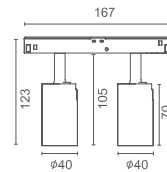

Material	Aluminium
Colour / Farbe	white / weiß RAL 9003 black / schwarz RAL 9005
W	14 W
V	48 V
LED	2 x 7 W - Citizen COB
LED current / LED Strom	700 mA
Lifetime / Lebensdauer ±	40 000 h

CRI	> 90
Beam / Abstrahlwinkel	35°
IP	IP20
Energy Label