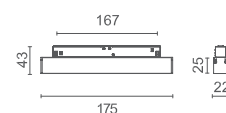

☐	175 x 22 x 43 mm
Material	Aluminium
Colour / Farbe	white / weiß RAL 9003 black / schwarz RAL 9005
W	9 W
V	48 V
LED	5 x 1,5 W - Osram Oslon SSL
LED current / LED Strom	500 mA
Lifetime / Lebensdauer ±	40 000 h

CRI	> 90
Beam / Abstrahlwinkel	34°
IP	IP20
Energy Label