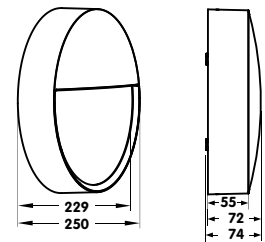

MOON PREMIUM WALL / WAND

matt white / mattweiß - RAL 9003 - Triac dimmable / Dimmbar mit Phasenanschnitt
black / schwarz - RAL 9005 - Triac dimmable / Dimmbar mit Phasenanschnitt

MNPW25012W
MNPW25012B