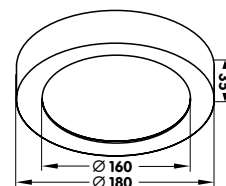

MOON SENSOR 180

Multi-purpose surface mounted LED light with built-in motion microwave detector and light sensor. Very suitable for staircases, storage rooms, garages or basements.

Vielseitige LED-Anbauleuchte mit eingebautem Bewegungssensor und Lichtsensor. Besonders geeignet für Treppenhäuser, Lagerräume, Garagen oder Kellerräume.

matt white / mattweiß - RAL 9010 - 3000K - 1200 lm
black / schwarz - RAL 9004 - 3000K - 1200 lm

MN18014WS
MN18014WBS

∅	180 mm
H	35 mm
Material	Aluminium
V	230 V
W	14 W
LED	SMD LEDs Samsung
CRI	>80
LED current / LED Strom	180 mA
Power factor / Powerfaktor	0,96

IP IP54

Energy Label

! LED driver incl. / LED-Treiber inbegriffen
Sensor incl. / Inkl. Sensor
Non dimmable / Nicht dimmbar