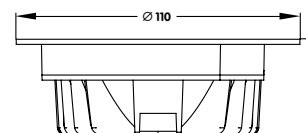

CREATOS FROST

Downlight with frosted glass for a powerful and uniform illumination of corridors, restrooms, practices, waiting rooms and changing rooms.

Downlight mit Milchglas für eine leistungsstarke und gleichmäßige Ausleuchtung von Korridoren, Sanitäräumen, Arztpraxen, Warteräumen und Umkleieräumen.

matt white / mattweiß - 3000K - 950 lm

CF84201

∅	110 mm
∅	90 mm
H	47 mm
Material	Aluminium
W	12 W
V	230 V
LED	Samsung SMD 2835
LED current / LED Strom	350 mA
Lifetime / Lebensdauer ±	40 000 h
CRI	> 92
Beam / Abstrahlwinkel	Wide flood

	Springs / Federclip
IP	IP54 / 20
Energy Label	
!	LED driver-incl. / LED-Treiber inbegriffen Dimmable / dimmbar 1-10V