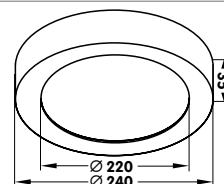

MOON 240

matt white / mattweiß - RAL 9010 - 3000K - 1800 lm
black / schwarz - RAL 9004 - 3000K - 1800 lm

MN24018W
MN24018WB

Ø	240 mm
H	35 mm
Material	Aluminium
V	230 V
W	18 W
LED	SMD LEDs Samsung
CRI	>80
LED current / LED Strom	350 mA

IP IP54

Energy Label

! LED driver incl. / LED-Treiber inbegriffen
Non dimmable / Nicht dimmbar