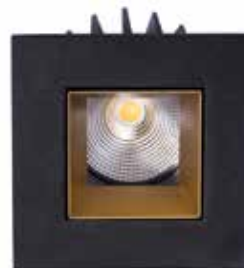

black-gold / schwarz-gold - 2700K - 430 lm
black-gold / schwarz-gold - 3000K - 450 lm

TR9W27SBG
TR9W30SBG