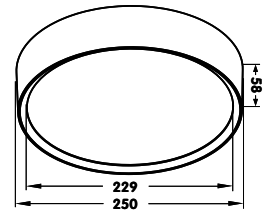

MOON PREMIUM CEILING / DECKE

matt white / mattweiß - RAL 9003 - Triac dimmable / Dimmbar mit Phasenanschnitt
black / schwarz - RAL 9005 - Triac dimmable / Dimmbar mit Phasenanschnitt

MNP25012W
MNP25012B