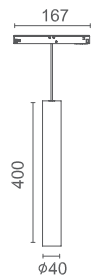

Linea 48

Suspended luminaire fitted with a 48V adapter that can be clicked effortlessly into the **LA VILLA 48** magnetic tracks. Combines elegance with high-quality light. Especially recommended as lighting above counters and tables.

Pendelleuchte mit 48V Adapter, welcher mühelos an einer beliebigen Stelle in die LA VILLA 48 Magnetschiene eingeklickt werden kann. Vereint Eleganz mit hochwertigen Leuchteigenschaften. Besonders geeignet für die Beleuchtung von Theken und Tischen.

Non-dim - white / weiß - 3000K - 500 lm	LVTL3000W
Non-dim - white / weiß - 2700K - 500 lm	LVTL2700W
Non-dim - black / schwarz - 3000K - 400 lm	LVTL3000B
Non-dim - black / schwarz - 2700K - 400 lm	LVTL2700B
Dali - white / weiß - 3000K - 500 lm	LVTL30DAW
Dali - white / weiß - 2700K - 500 lm	LVTL27DAW
Dali - black / schwarz - 3000K - 400 lm	LVTL30DAB
Dali - black / schwarz - 2700K - 400 lm	LVTL27DAB

Material	Aluminium	CRI	> 90
Colour / Farbe	white / weiß RAL 9003 black / schwarz RAL 9005	Beam / Abstrahlwinkel	24°
W	9 W	IP	IP20
V	48 V	Energy Label	} LED
LED	Citizen COB	!	cable 120 cm, adjustable / Kabel 120 cm justierbar
LED current / LED Strom	700 mA		
Lifetime / Lebensdauer ±	40 000 h		

DECORATIVE RING / DEKORATIVER RING

Contemporary version with golden inner ring. Ring to be ordered separately.
Zeitgemäße Version mit goldenem Innenring. Der Ring muss separat bestellt werden.

gold - ø 40mm

LV40MMG