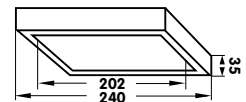

MOON SQUARE 240

matt white / mattweiß - RAL 9010 - 3000K - 1800 lm

MNS24018W

☑	240 x 240 mm
H	35 mm
Material	Aluminium
V	230 V
W	18 W
LED	SMD LEDs Samsung
CRI	>80
LED current / LED Strom	350 mA
Power factor / Powerfaktor	0,96

IP IP54

Energy Label

! LED driver incl. / LED-Treiber inbegriffen
Non dimmable / Nicht dimmbar