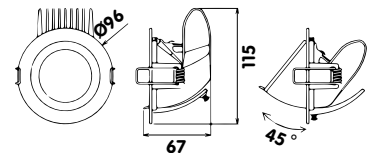

SLIDE

This downlight can tilt 45° for perfect illumination of walls.

Dieses Downlight kann für eine perfekte Wandbeleuchtung um 45° geneigt werden.

matt white / mattweiß - 3000K - 1200 lm

SL13W01

∅	95 mm
♂	85 mm
H	67 mm
↷	45°
W	13 W
LED	Citizen COB - 300mA
CCT / Farbtemperatur	3000K

Lumen	775 lm
CRI	> 90
Beam / Abstrahlwinkel	60°
Energy Label	LED
!	LED driver incl. / LED-Treiber inbegriffen Non dimmable / Nicht dimmbar