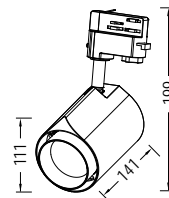

Energy Label

! Adapter 3-phase / 3-Phasen Adapter
LED driver incl. / LED-Treiber inbegriffen
Non dimmable / Nicht dimmbar