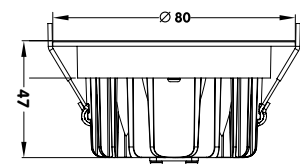

CREATOS MINI

Small but powerful COB downlight with reflector. Especially suitable for use in shop windows, dressing rooms, workplaces and workshops.

Kleines aber leistungsstarkes COB-Downlight mit Reflektor. Besonders geeignet für den Einsatz in Schaufenstern, Ankleideräumen, Arbeitsräumen und Werkstätten.

matt white / mattweiß - 3000K - 700 lm

CC59001

Ø	80 mm
Ø	65 mm
H	47 mm
Material	Aluminium
W	10 W
V	230 V
LED	Sharp
LED current / LED Strom	240 mA
Lifetime / Lebensdauer ±	40 000 h
CRI	> 90
Beam / Abstrahlwinkel	38°

Springs / Federclip

IP IP20

Energy Label

! LED driver incl. / LED-Treiber inbegriffen
Non dimmable / Nicht dimmbar