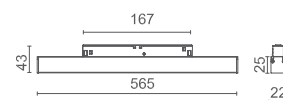

Strip 48

Design elongated fixture with LED strip and diffuser that provides a uniform light distribution. Fitted with a 48V adapter that can be clicked effortlessly into the LA VILLA 48 magnetic tracks.

Längliche Designleuchte mit LED Strip und diffuser Abdeckung, welche eine gleichmäßige Lichtverteilung erzeugt. Ausgestattet mit einem 48V Adapter, welcher mühelos an einer beliebigen Stelle in die LA VILLA 48 Magnetschiene eingeklickt werden kann.

Non-dim - white / weiß - 3000K - 1000 lm	LVTST3000W
Non-dim - white / weiß - 2700K - 950 lm	LVTST2700W
Non-dim - black / schwarz - 3000K - 1000 lm	LVTST3000B
Non-dim - black / schwarz - 2700K - 950 lm	LVTST2700B

Dali - white / weiß - 3000K - 1000 lm	LVTST30DAW
Dali - white / weiß - 2700K - 950 lm	LVTST27DAW
Dali - black / schwarz - 3000K - 1000 lm	LVTST30DAB
Dali - black / schwarz - 2700K - 950 lm	LVTST27DAB

☐	565 x 22 x 43 mm
Material	Aluminium
Colour / Farbe	white / weiß RAL 9003 black / schwarz RAL 9005
W	13 W
V	48 V
LED	Bridgelux SMD 2835
LED current / LED Strom	700 mA
Lifetime / Lebensdauer ±	40 000 h

CRI	> 90
Beam / Abstrahlwinkel	100°
IP	IP20
Energy Label