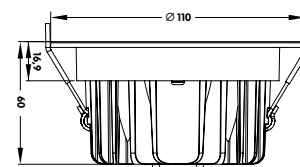

CREATOS

COB downlight with excellent technical characteristics for all-round use in boutiques, shop windows, practices, workspaces and hallways.

COB-Downlight mit ausgezeichneten technischen Eigenschaften für die universelle Verwendung, zum Beispiel in Boutiquen, Schaufenstern, Arztpraxen, Arbeitsräumen und Korridoren.

matt white / mattweiß - 3000K - 1300 lm

CC85001

Ø	110 mm
Ø	90 mm
H	60 mm
Material	Aluminium
W	16 W
V	230 V
LED	Citizen COB
LED current / LED Strom	350 mA
Lifetime / Lebensdauer ±	40 000 h
CRI	> 90
Beam / Abstrahlwinkel	Flood

Springs / Federclip

IP IP54 / 20

Energy Label

! LED driver incl. / LED-Treiber inbegriffen
Non dimmable / Nicht dimmbar