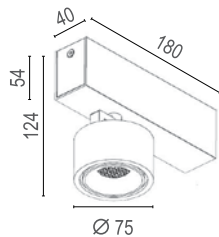

Kygo

Surface mounted ceiling or wall light with a very powerful light beam. The spot module can be rotated and tilted to direct the light in any given direction. Matt white or black finish.

Aufbauleuchte für Decken- oder Wandmontage mit sehr starkem Lichtaustritt. Das Leuchtenmodul kann in verschiedenste Richtungen gedreht und geneigt werden, um das Licht beliebig auszurichten. In mattweißem oder schwarzem Gehäuse erhältlich.

white / weiß - 3000K - 800 lm
white / weiß - 2700K - 750 lm
black / schwarz - 3000K - 800 lm
black / schwarz - 2700K - 750 lm

LVK30001W
LVK27001W
LVK30001B
LVK27001B

☐	180 x 54 x 40 mm
Material	Aluminium
Colour / Farbe	white / weiß RAL 9003 black / schwarz RAL 9005
W	10 W
V	230 V
LED	Bridgelux COB
LED current / LED Strom	500 mA
Lifetime / Lebensdauer ±	40 000 h

CRI	> 90
Beam / Abstrahlwinkel	32°
IP	IP20
Energy Label	

! LED driver incl. / LED-Treiber inbegriffen
Triac dimmable / Dimmbar mit Phasenschnitt