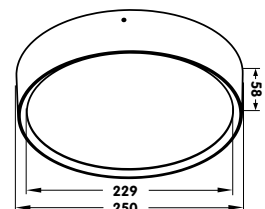

MOON PREMIUM EMERGENCY

matt white / mattweiß - RAL 9003 - Non dimmable / Nicht dimmbar
black / schwarz - RAL 9005 - Non dimmable / Nicht dimmbar

MNPE25012W
MNPE25012B

Lifetime bat. / Lebensdauer Bat. 2 yrs / Jahre

! In case of power failure: 3h battery life at 220 lm
Bei Stromausfall: 3 Stunden Batterieversorgung bei 220 lm.