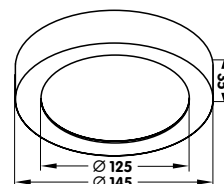

MOON 145

matt white / mattweiß - RAL 9010 - 3000K - 750 lm
black / schwarz - RAL 9004 - 3000K - 750 lm

MN1458W
MN1458WB

Ø	145 mm
H	35 mm
Material	Aluminium
V	230 V
W	8 W
LED	SMD LEDs Samsung
CRI	>80
LED current / LED Strom	220 mA

IP IP54

Energy Label

! LED driver incl. / LED-Treiber inbegriffen
Non dimmable / Nicht dimmbar