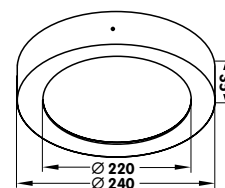

MOON SENSOR EMERGENCY

matt white / *mattweiß* - RAL 9010 - 3000K - 1600 lm
black / *schwarz* - RAL 9004 - 3000K - 1600 lm

MN24018WSE
MN24018WBE

Ø	240 mm
H	35 mm
Material	Aluminium
V	230 V
W	20 W
LED	SMD LEDs Samsung
CRI	>80
LED current / LED Strom	300 mA
Power factor / Powerfaktor	0,96
Lifetime bat. / Lebensdauer Bat.	2 yrs / Jahre

IP IP54

Energy Label

! LED driver incl. / *LED-Treiber inbegriffen*
Sensor incl. / *Inkl. Sensor*
Non dimmable / *Nicht dimmbar*
In case of power failure: 3h battery life at 350 lm
Bei Stromausfall: 3 Stunden Batterieversorgung bei 350 lm