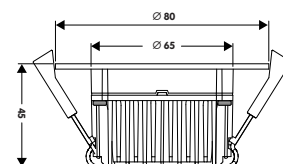

CREATOS MINI FROST

Due to its small size this downlight with frosted glass is perfect to uniformly illuminate storage spaces, passages and sanitary facilities.

Aufgrund der geringen Größe ist dieses Downlight mit Milchglas perfekt geeignet für die einheitliche Ausleuchtung von Lagerräumen, Durchgängen, Sanitäreinrichtungen etc.

matt white / mattweiß - 3000K - 500 lm

CF39501

∅	80 mm
∅	65 mm
H	45 mm
Material	Aluminium
W	7 W
V	230 V
LED	Samsung SMD 5630
LED current / LED Strom	300 mA
Lifetime / Lebensdauer ±	40 000 h
CRI	> 90
Beam / Abstrahlwinkel	Wide flood

	Springs / Federclip
IP	IP54 / 20
Energy Label	
!	LED driver incl. / LED-Treiber inbegriffen Non dimmable / Nicht dimmbar