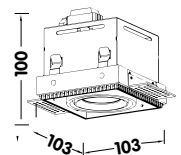

FORMA SQUARE TRIMLESS

matt White / weiß matt 3000K - 1100 lm

♂	106 x 106 mm
☾	20°
W	11 W
V	230 V
LED	Citizen COB
Dimmable / Dimmbar	Triac / Phasenanschnitt
Lifetime / Lebensdauer	+/- 50 000 h

TLV10W01

CRI	> 90
Beam / Abstrahlwinkel	38°
Energy label	G
!	LED driver incl. / LED-Treiber inbegriffen