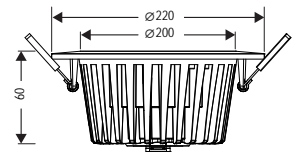

MACROS 24 FROST

matt White / weiß matt

3000K - 2500 lm

DL-M24W1608-01

Ø	195 mm
Mat	Aluminium
W	24 W
V	230 V
LED	Bridgelux
Dimmable / Dimmbar	X
Lifetime / Lebensdauer	+/- 50 000 h
CRI	> 80
Beam / Abstrahlwinkel	Wide Flood
	Springs / Federclip

IP IP44 / 20

Energy label D

! LED driver incl. / LED-Treiber inbegriffen