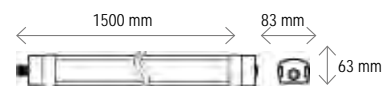

NEW

QUICK CONNECT 120 EMERGENCY

120 cm 3000/4000/5000K - 4000/4400/4300 lm

QC12036E

Mat.	PC
W	36 W
V	230 V
IP	IP65
IK	08
Energy Label	C

! driver incl. / Treiber inbegriffen
with 3 CCT / mit dip switch

NEW

QUICK CONNECT 150 EMERGENCY

150 cm 3000/4000/5000K - 5300/5900/5800 lm

QC15050E

Mat.	PC
W	50 W
V	230 V
IP	IP65
IK	08
Energy Label	C

! driver incl. / Treiber inbegriffen
with 3 CCT / mit dip switch