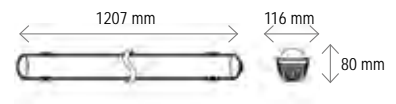

RADIAL 150 SENSOR EMERGENCY

5 YEARS WARRANTY

150 cm 3000/4000/5000K - 7740/8600/8170 lm

RD15060SE

Mat.	PC
W	60 W
V	230 V
IP	IP66
IK	10
Energy Label	C
Lifetime battery / Lebensdauer Batterie	3-5 year / Jahre

! driver incl. / Treiber inbegriffen
with 3 CCT / mit dip switch
In case of power failure: 5h battery life at 2 W /
Bei Stromausfall: 5h Akkulaufzeit bei 2 W