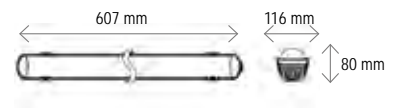

RADIAL 60

60 cm 3000/4000/5000K - 2700/3000/2850 lm

RD6018

Mat.	PC
W	18 W
V	230 V
IP	IP66
IK	10
Energy Label	C

! driver incl. / Treiber inbegriffen
with 3 CCT / mit dip switch