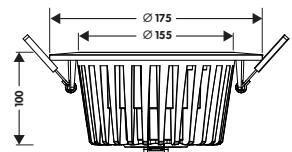

MACROS 30 PRO

matt White / weiß matt 3000K - 3500 lm

MC30W301

Ø	155 mm
Mat	Aluminium
W	30 W
V	230 V
LED	Cree
Dimmable / Dimmbar	X
Lifetime / Lebensdauer	+/- 50 000 h
CRI	> 80
Beam / Abstrahlwinkel	60°
	Springs / Federclip

IP	IP44 / 20
IK	IK08
UGR	< 19
Energy label	D
!	LED driver incl. / LED-Treiber inbegriffen