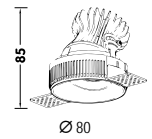

FORMA ROUND TRIMLESS

matt White / weiß matt 3000K - 1100 lm

♂	82 mm
☾	20°
W	11 W
V	230 V
LED	Citizen COB
Dimmable / Dimmbar	Triac / Phasenanschnitt
Lifetime / Lebensdauer	+/- 50 000 h

TLR10W01

CRI	> 90
Beam / Abstrahlwinkel	38°
Energy label	G
!	LED driver incl. / LED-Treiber inbegriffen