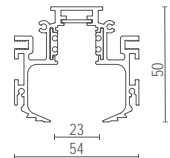

ANGLE VERTICAL - CEILING / WALL WINKEL VERTIKAL - DECKE / WAND

White / weiß
Black / schwarz

LVTCOTRCWW
LVTCOTRCWB

☐	(2 x) 100 x 54 x 50 mm
Mat	Aluminium

Colour / Farbe White / weiß RAL 9003
Black / schwarz RAL 9005

! incl. coupling kit / inkl. Verbinder-Set