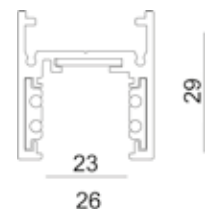

NEW

END CAP MINI / ENDKAPPEN MINI

White / weiß Set 2 pcs.
Black / schwarz Set 2 pcs.

LVTMECW
LVTMECB

Colour / Farbe White / weiß RAL 9003
Black / schwarz RAL 9005