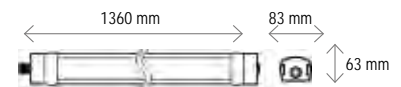

QUICK CONNECT 120 SENSOR

120 cm 3000/4000/5000K - 4000/4400/4300 lm

QC12036S

Mat.	PC
W	36 W
V	230 V
IP	IP65
IK	08
Energy Label	C

! driver incl. / Treiber inbegriffen
with 3 CCT / mit dip switch