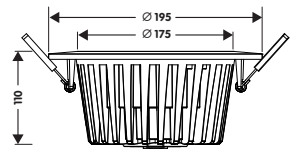

MACROS 36 PRO

matt White / weiß matt 3000K - 4300 lm

MC36W301

Ø	175 mm
Mat	Aluminium
W	36 W
V	230 V
LED	Cree
Dimmable / Dimmbar	X
Lifetime / Lebensdauer	+/- 50 000 h
CRI	> 80
Beam / Abstrahlwinkel	60°
	Springs / Federclip

IP	IP44 / 20
IK	IK08
UGR	< 19
Energy label	D
!	LED driver incl. / LED-Treiber inbegriffen