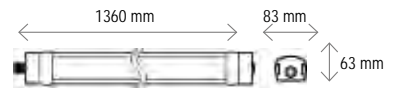

QUICK CONNECT 120 SENSOR EMERGENCY

5
year
warranty

120 cm 3000/4000/5000K - 4000/4400/4300 lm

QC12036SE

Mat.	PC
W	36 W
V	230 V
IP	IP65
IK	08
Energy Label	C

! driver incl. / Treiber inbegriffen
with 3 CCT / mit dip switch