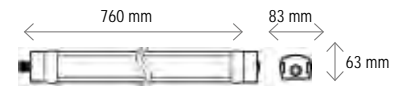

QUICK CONNECT 60 SENSOR

60 cm 3000/4000/5000K - 1900/2100/2000 lm

QC6018S

Mat.	PC
W	18 W
V	230 V
IP	IP65
IK	08
Energy Label	C

! driver incl. / Treiber inbegriffen
with 3 CCT / mit dip switch