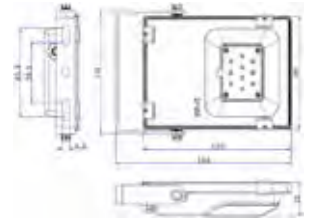

NOVA 10

☐ warm white / warm weiß 3000K - 900 lm

NV10W800

Mat.	Aluminium
Colour / Farbe	Black / schwarz
W	10 W
V	230 V
LED	EPISTAR LEDs
Beam / Abstrahlwinkel	120°
Dimmable / Dimmbar	X
Lifetime / Lebensdauer	+/- 50 000 h

CRI	82
IP	IP65
Energy Label	F

! incl. cable / inkl. Kabel 100 cm
LED driver incl. / LED-Treiber inbegriffen