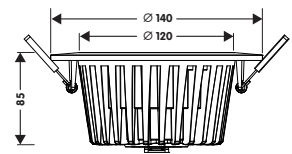

MACROS 15 PRO

matt White / weiß matt

3000K - 1500 lm

MC15W301

Ø	120 mm
Mat	Aluminium
W	15 W
V	230 V
LED	Cree
Dimmable / Dimmbar	X
Lifetime / Lebensdauer	+/- 50 000 h
CRI	> 80
Beam / Abstrahlwinkel	60°

	Springs / Federclip
IP	IP44 / 20
IK	IK08
UGR	< 19
Energy label	D
!	LED driver incl. / LED-Treiber inbegriffen