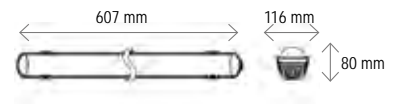

RADIAL 60 SENSOR

60 cm 3000/4000/5000K - 2700/3000/2850 lm

5
years
warranty

RD6018S

Mat.	PC
W	18 W
V	230 V
IP	IP66
IK	10
Energy Label	C

! driver incl. / Treiber inbegriffen
with 3 CCT / mit dip switch