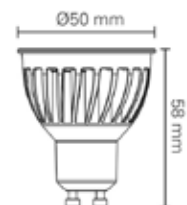

REFLEX LED 6

5 YEARS WARRANTY

white / weiß	2700K - 560 lm
white / weiß	3000K - 600 lm
black / schwarz	2700K - 560 lm
black / schwarz	3000K - 600 lm
titan	2700K - 560 lm
titan	3000K - 600 lm

L6W27DW
L6W30DW
L6W27DB
L6W30DB
L6W27D
L6W30D

W	6 W
V	230 V
LED	1 x LED Cree GU10
Lifetime / Lebensdauer	+/- 30 000 h
Dimmable / Dimmbar	Triac / Phasenanschnitt

CRI	82
Beam / Abstrahlwinkel	38°
Energy label	E-F