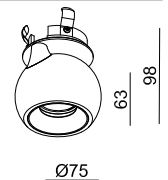

MOVE TRIMLESS S / RANDLOS S

White / weiß	3000K - 830 lm	MOTRS930W
White / weiß	2700K - 810 lm	
Black / schwarz	3000K - 830 lm	
Black / schwarz	2700K - 810 lm	

MOTRS927W
MOTRS930B
MOTRS927B

Mat	Aluminium
Colour / Farbe	White / weiß RAL 9003 Black / schwarz RAL 9005
W	11 W
LED	Citizen CLU701
Dimmable / Dimmbar	✓
Lifetime / Lebensdauer	+/- 50 000 h
CRI	90
Beam / Abstrahlwinkel	38°

IP	IP20
LED current / LED Strom	350 mA
	✓
Energy label	F
!	driver excl.

NEW

MOVE TRIMLESS KIT / RANDLOS KIT

White / weiß	
☑	202 x 202 x 60 mm

MOTRKIT