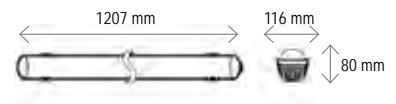

RADIAL 120 SENSOR

120 cm 3000/4000/5000K - 4410/4900/4650 lm

5
years
warranty

RD12033S

Mat.	PC
W	33 W
V	230 V
IP	IP66
IK	10
Energy Label	C

! driver incl. / Treiber inbegriffen
with 3 CCT / mit dip switch