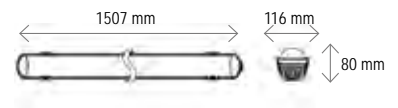

RADIAL 150

150 cm 3000/4000/5000K - 7740/8600/8170 lm

RD15060

Mat.	PC
W	60 W
V	230 V
IP	IP66
IK	10
Energy Label	C

! driver incl. / Treiber inbegriffen
with 3 CCT / mit dip switch