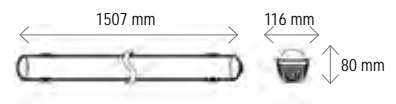

RADIAL 150 SENSOR

150 cm 3000/4000/5000K - 7740/8600/8170 lm

5
years
warranty

RD15060S

Mat.	PC
W	60 W
V	230 V
IP	IP66
IK	10
Energy Label	C

! driver incl. / Treiber inbegriffen
with 3 CCT / mit dip switch