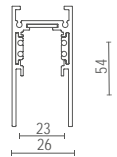

NEW

C-CORNER

White / weiß	C-shape 90°
Black / schwarz	C-shape 90°

LVTCORNW
LVTCORNB

☒	196 x 26 x 54 mm
Mat	Aluminium

Colour / Farbe	White / weiß RAL 9003 Black / schwarz RAL 9005

! incl. coupling kit / inkl. Verbinder-Set