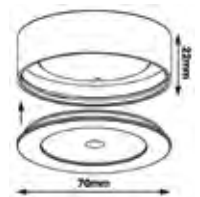

DISK

matt White / weiß matt   3000K - 500 lm

DSK5W01

Mat	Aluminium
Colour / Farbe	Matt White / weiß matt
W	5 W
V	230 V
LED	COB
Dimmable / Dimmbar	X
Lifetime / Lebensdauer	+/- 50 000 h
CRI	> 80

Beam / Abstrahlwinkel	24°
IP	IP20
Power Factor	0,95
Energy label	F