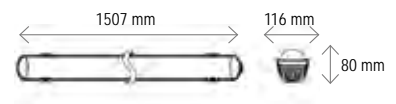

SUSPENSION SET / ABHÄNGESET

5 YEARS WARRANTY

Set 2 pcs. WPSW

Mat.	Inox

! incl. cable / inkl. Kabel 3 m