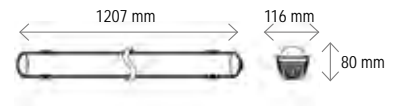

RADIAL 120

120 cm 3000/4000/5000K - 4410/4900/4650 lm

RD12033

Mat.	PC
W	33 W
V	230 V
IP	IP66
IK	10
Energy Label	C

! driver incl. / Treiber inbegriffen
with 3 CCT / mit dip switch