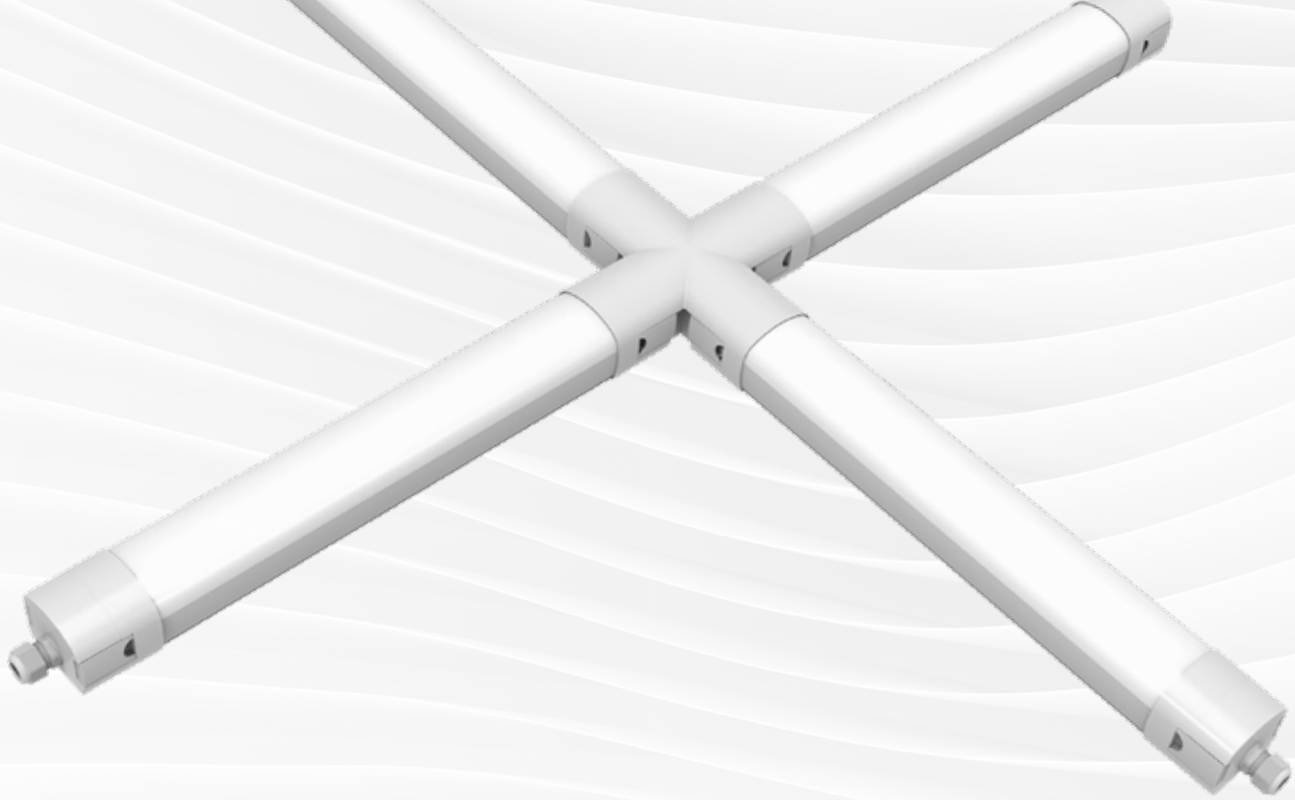

Set 2 pcs. WPSW

Mat.	Inox
------	------

! incl. cable / inkl. Kabel 3 m

QUICK CONNECT

BY **UNI-BRIGHT**

A new take on HWD luminaires!

The Quick Connect luminaires are considerably easier to install. Smart connection clips and accessories significantly reduce installation time and enable customised configurations. As with the RADIAL range, sensor and emergency lighting versions are available.