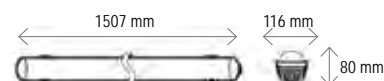

NEW

Emergency

RADIAL 120 EMERGENCY

120 cm 3000/4000/5000K - 4410/4900/4650 lm

5
years
warranty

RD12033E

Mat.	PC
W	33 W
V	230 V
IP	IP66
IK	10
Energy Label	C
Lifetime battery / Lebensdauer Batterie	3-5 year / Jahre

! driver incl. / Treiber inbegriffen
with 3 CCT / mit dip switch
In case of power failure: 5h battery life at 2 W /
Bei Stromausfall: 5h Akkulaufzeit bei 2W

NEW

Emergency

RADIAL 150 EMERGENCY

150 cm 3000/4000/5000K - 7740/8600/8170 lm

RD15060E

Mat.	PC
W	60 W
V	230 V
IP	IP66
IK	10
Energy Label	C
Lifetime battery / Lebensdauer Batterie	3-5 year / Jahre

! driver incl. / Treiber inbegriffen
with 3 CCT / mit dip switch
In case of power failure: 5h battery life at 2 W /
Bei Stromausfall: 5h Akkulaufzeit bei 2W