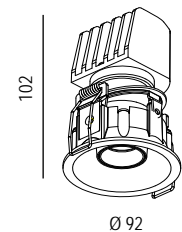

NEW

LUXUS TRIMLESS / RANDLOS

White / weiß	3000K - 1200 lm
Black / schwarz	3000K - 1200 lm
White / weiß	2700K - 1200 lm
Black / schwarz	2700K - 1200 lm

LUTR930W
LUTR930B
LUTR927W
LUTR927B

Ø	114 mm
Mat	Aluminium
Colour / Farbe	White / weiß RAL 9003 Black / schwarz RAL 9005
W	13 W
LED	Bridgelux HD6 Array
LED current / LED Strom	350 mA
Dimmable / Dimmbar	✓
Lifetime / Lebensdauer	+/- 50 000 h

CRI	90
Beam / Abstrahlwinkel	38°
IP	IP20
LED current / LED Strom	350 mA
✓	✓
Energy label	G
!	driver excl. mounting kit incl.