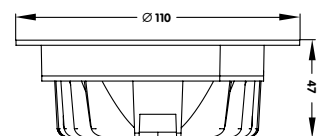

CREATOS FROST

matt White / weiß matt 3000K - 950 lm

CF84201

Ø	90 mm
Mat	Aluminium
W	12 W
V	230 V
LED	Samsung SMD 2835
Dimmable / Dimmbar	✓
Lifetime / Lebensdauer	+/- 50 000 h
CRI	> 92
Beam / Abstrahlwinkel	Wide flood
🔌	Springs / Federclip

IP	IP54 / 20
IK	IK08
Energy label	E
!	LED driver incl. / LED-Treiber inbegriffen