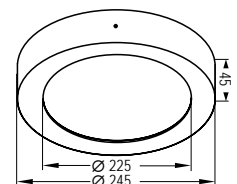

MOON MASTER ((·)) SLAVE EMERGENCY

Master White / weiß 3000K - 1800 lm

MN24518WSME

Mat.	Aluminium
Colour / Farbe	White / weiß RAL 9010
W	18 W
V	230 V
LED	SMD Samsung
Dimmable / Dimmbar	X
Lifetime / Lebensdauer	+/- 50 000 h
CRI	>82
Beam / Abstrahlwinkel	90°
IP	IP54

IK	08
Energy Label	D

! LED driver incl. / LED-Treiber inbegriffen
Motion & daylight sensor incl.
mit eingebautem Bewegungssensor und Lichtsensor