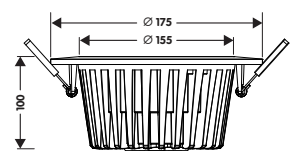

MACROS 24 PRO

matt White / weiß matt

3000K - 2700 lm

MC24W301

Ø	155 mm
Mat	Aluminium
W	24 W
V	230 V
LED	Cree
Dimmable / Dimmbar	X
Lifetime / Lebensdauer	+/- 50 000 h
CRI	> 80
Beam / Abstrahlwinkel	60°

	Springs / Federclip
IP	IP44 / 20
IK	IK08
UGR	< 19
Energy label	D
!	LED driver incl. / LED-Treiber inbegriffen