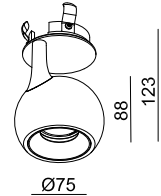

NEW

MOVE TRIMLESS SL / RANDLOS SL

White / weiß	3000K - 830 lm
White / weiß	2700K - 810 lm
Black / schwarz	3000K - 830 lm
Black / schwarz	2700K - 810 lm

MOTR930W
MOTR927W
MOTR930B
MOTR927B

Mat	Aluminium
Colour / Farbe	White / weiß RAL 9003 Black / schwarz RAL 9005
W	11 W
LED	Citizen CLU701
Dimmable / Dimmbar	✓
Lifetime / Lebensdauer	+/- 50 000 h
CRI	90
Beam / Abstrahlwinkel	38°

IP	IP20
LED current / LED Strom	350 mA
	90°/360°
Energy label	F
!	driver excl.

NEW

MOVE TRIMLESS S / RANDLOS S

White / weiß	3000K - 830 lm	MOTRS930W
White / weiß	2700K - 810 lm	
Black / schwarz	3000K - 830 lm	
Black / schwarz	2700K - 810 lm	

MOTRS927W
MOTRS930B
MOTRS927B

Mat	Aluminium
Colour / Farbe	White / weiß RAL 9003 Black / schwarz RAL 9005
W	11 W
LED	Citizen CLU701
Dimmable / Dimmbar	✓
Lifetime / Lebensdauer	+/- 50 000 h
CRI	90
Beam / Abstrahlwinkel	38°

IP	IP20
LED current / LED Strom	350 mA
	✓
Energy label	F
!	driver excl.

NEW

MOVE TRIMLESS KIT / RANDLOS KIT

White / weiß	
☑	202 x 202 x 60 mm

MOTRKIT

NEW

DECORATIVE RING / DEKORATIVER RING

Ring to be ordered separately if another colour than the luminaire is required.
Ring muss separat bestellt werden, wenn eine andere Farbe als die Leuchte gewünscht wird.

Gold	ø 52 mm	LV52IRG
White / weiß	ø 52 mm	LV52IRW
Black / schwarz	ø 52 mm	LV52IRB