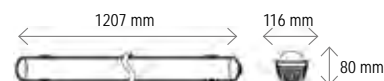

NEW

Emergency

RADIAL 120 EMERGENCY

120 cm 3000/4000/5000K - 4410/4900/4650 lm

5
years
warranty

RD12033E

Mat.	PC
W	33 W
V	230 V
IP	IP66
IK	10
Energy Label	C
Lifetime battery / Lebensdauer Batterie	3-5 year / Jahre

! driver incl. / Treiber inbegriffen
with 3 CCT / mit dip switch
In case of power failure: 5h battery life at 2 W /
Bei Stromausfall: 5h Akkulaufzeit bei 2W

NEW

Emergency

RADIAL 150 EMERGENCY

150 cm 3000/4000/5000K - 7740/8600/8170 lm

RD15060E

Mat.	PC
W	60 W
V	230 V
IP	IP66
IK	10
Energy Label	C
Lifetime battery / Lebensdauer Batterie	3-5 year / Jahre

! driver incl. / Treiber inbegriffen
with 3 CCT / mit dip switch
In case of power failure: 5h battery life at 2 W /
Bei Stromausfall: 5h Akkulaufzeit bei 2W