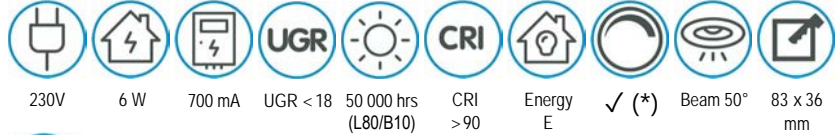

XLINE AXXENT 3 BUILD-IN / EINBAU

3000K - 600 lm

AX32BW

excl. driver: / exkl. Treiber
Non-dim:
ref. L52370122G
Triac:
ref. L5237009D3G
DALI:
ref. L50LCM02D