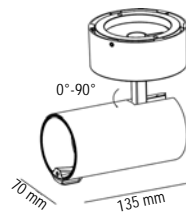

230V 15 W IP20 50 000 hrs (L80/B10) CRI 95 Energy F ✓ Beam 20° - 36° incl. driver / inkl. Treiber with / mit Proled Smart Control App