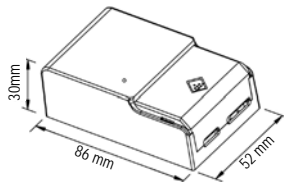

Input: 220 - 240 Vac Output: 200 W max IP20 TRIAC Proled Smart Control App

La Villa

Ceiling Lighting - Surface Mounted

Decken-Aufbau Leuchten

La Villa

The variety of surface mounted luminaires allows for many applications in diverse, architectural projects, both residential and in boutiques and stores, or in hotels and restaurants. With the variety of light colors, a traditional or trendy finish and combinations with gold accents, any room will have the desired atmosphere. In addition, we are introducing two new finishes for certain luminaires: Piombo and Bronzato.