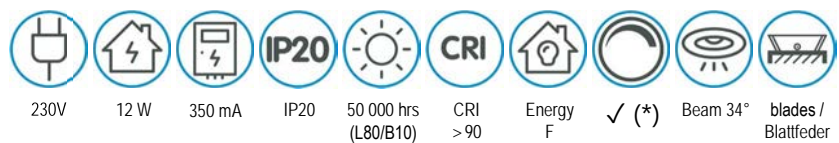

3000K - 1250 lm
2700K - 1050 lm
3000K - 1250 lm
2700K - 1050 lm
3000K - 1250 lm
2700K - 1050 lm
3000K - 1250 lm
2700K - 1050 lm

LVRA1230W
LVRA1227W
LVRA1230B
LVRA1227B
LVRA1230P
LVRA1227P
LVRA1230BR
LVRA1227BR

84 mm excl. driver / exkl. Treiber:
Non-dim:
ref. L52335202G
Triac:
ref. L5233520D3G
DALI:
ref. L523M02DA