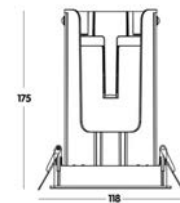

NEW

SMART RECESSED SPOTS DUAL SENSOR 15W

20° - Auto CCT - 1200 lm
20° - Auto CCT - 1200 lm
36° - Auto CCT - 1200 lm
36° - Auto CCT - 1200 lm

SMRCDS1520W
SMRCDS1520B
SMRCDS1536W
SMRCDS1536B

230V

15 W

IP20

50 000 hrs
(L80/B10)

CRI
95

Energy
F

✓

Beam 20°
- 36°

incl. driver / inkl. Treiber
with / mit Proled Smart
Control App

NEW

SMART RECESSED SPOTS DUAL SENSOR 30W

20° - Auto CCT - 2400 lm
20° - Auto CCT - 2400 lm
36° - Auto CCT - 2400 lm
36° - Auto CCT - 2400 lm

SMRCDS3020W
SMRCDS3020B
SMRCDS3036W
SMRCDS3036B

230V

30 W

IP20

50 000 hrs
(L80/B10)

CRI
95

Energy
F

✓

Beam 20°
- 36°

incl. driver / inkl. Treiber
with / mit Proled Smart
Control App