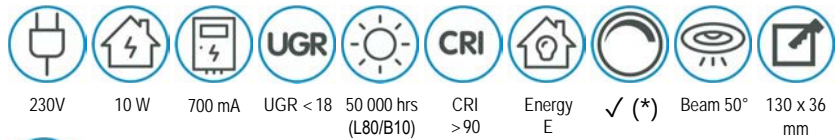

XLINE AXXENT 5 BUILD-IN / EINBAU

3000K - 1000 lm

AX52BW

excl. driver: / exkl. Treiber
Non-dim:
ref. L52370122G
Triac:
ref. L5237012D3G
DALI:
ref. L50LCM02D