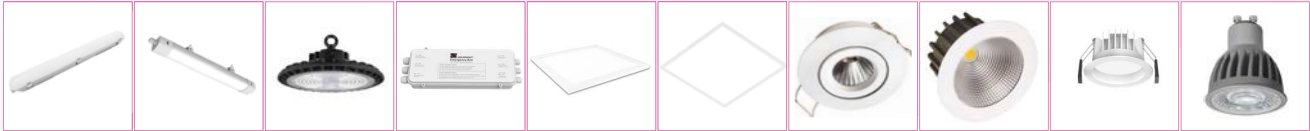

152
RADIAL

157
QUICK CONNECT

163
HIGHBAY ULTRA DISC

165
EMERGENCY UNIT

166
INFINITY

168
INFINITY BL

172
MICRO

172
MACROS

176
CREATOS

179
REFLEX LED