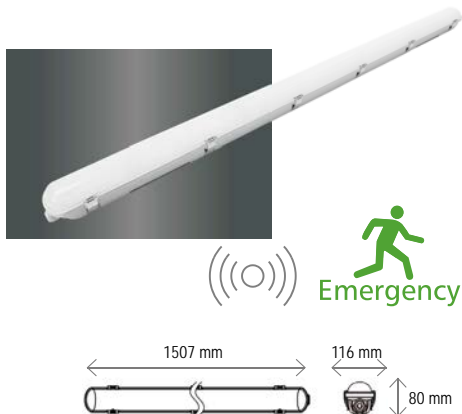

RADIAL 150 SENSOR EMERGENCY

150 cm - 3000/4000/5000K - max. 8600/9300/9350 lm

RD15060SE