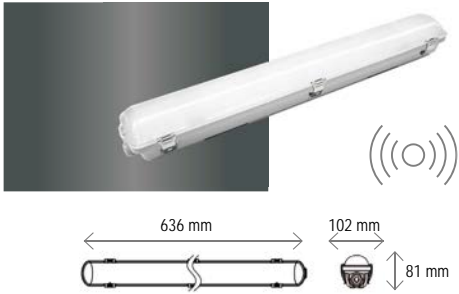

RADIAL SLIM 60 SENSOR

60 cm - 4000K - 1500/1750/2000/2400 lm

RDS6018K4S