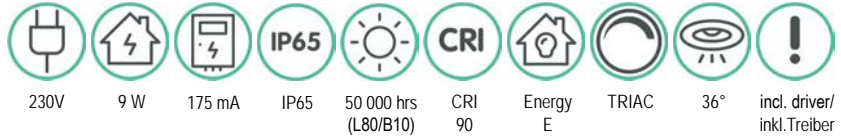

NEW

DRUM WALL IP

3000K - 700 lm

DRWIP630B

NEW

DRUM WALL IP UP-DOWN

Wall light 50% up & 50% down /Wandleuchte 50% up & 50% down

3000K - 1200 lm