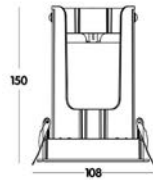

NEW

SMART RECESSED SPOTS DUAL SENSOR 15W

20° - Auto CCT - 1200 lm
20° - Auto CCT - 1200 lm
36° - Auto CCT - 1200 lm
36° - Auto CCT - 1200 lm

SMRCDS1520W
SMRCDS1520B
SMRCDS1536W
SMRCDS1536B

230V

15 W

IP20

50 000 hrs
(L80/B10)

CRI
95

Energy
F

✓

Beam 20°
- 36°

incl. driver / inkl. Treiber
with / mit Proled Smart
Control App

NEW

SMART RECESSED SPOTS DUAL SENSOR 30W

20° - Auto CCT - 2400 lm
20° - Auto CCT - 2400 lm
36° - Auto CCT - 2400 lm
36° - Auto CCT - 2400 lm

SMRCDS3020W
SMRCDS3020B
SMRCDS3036W
SMRCDS3036B

230V

30 W

IP20

50 000 hrs
(L80/B10)

CRI
95

Energy
F

✓

Beam 20°
- 36°

incl. driver / inkl. Treiber
with / mit Proled Smart
Control App