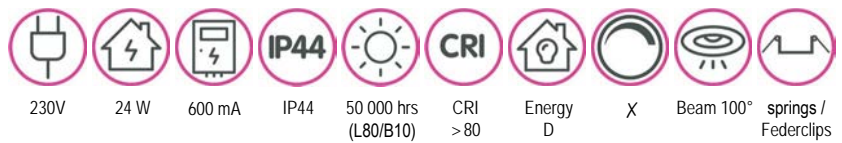

MACROS 24 FROST

3000K - 2500 lm

DL-M24W1608-01

195 mm incl. driver/
inkl. Treiber