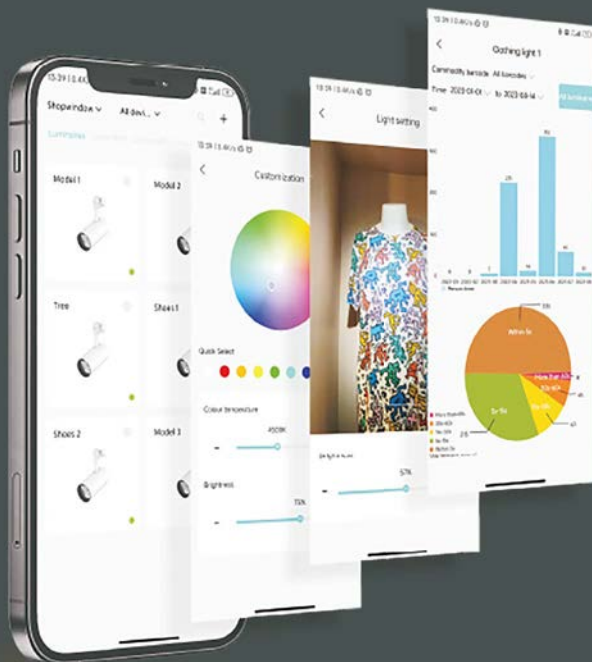

Discover & download the PROLED SMART CONTROL App now.
Entdecken & laden Sie jetzt die PROLED SMART CONTROL App