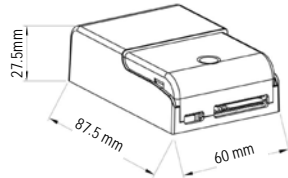

Input: 5 - 24 Vdc   Output: 5A max   IP20   PWM   Proled Smart Control App