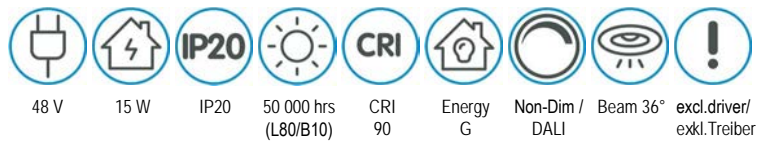

PLAZA 48 15W

Non-dim - 3000K - 1200 lm
Non-dim - 2700K - 1100 lm
Non-dim - 3000K - 1200 lm
Non-dim - 2700K - 1100 lm

LVTP1T3000W
LVTP1T2700W
LVTP1T3000B
LVTP1T2700B

DALI - 3000K - 1200 lm
DALI - 2700K - 1100 lm
DALI - 3000K - 1200 lm
DALI - 2700K - 1100 lm

LVTP1T30DAW
LVTP1T27DAW
LVTP1T30DAB
LVTP1T27DAB