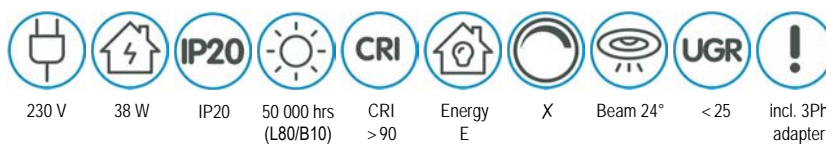

ALLIANCE 38W

38W - 3000K - 4200 lm
38W - 3000K - 4200 lm

TT383137W
TT383137B