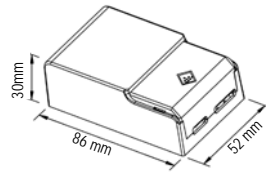

Input: 220 - 240 Vac   Output: max. 41 DALI devices   IP20   DALI   Proled Smart Control App