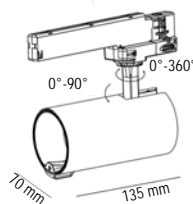

NEW

SMART TRACKLIGHTS DUAL SENSOR 15W

20° - Auto CCT - 1200 lm
 20° - Auto CCT - 1200 lm
 36° - Auto CCT - 1200 lm
 36° - Auto CCT - 1200 lm

SMTLDS1520W
 SMTLDS1520B
 SMTLDS1536W
 SMTLDS1536B

230V 15 W IP20 50 000 hrs (L80/B10) CRI 95 Energy F ✓ Beam 20° - 36° incl. driver / inkl. Treiber with / mit Proled Smart Control App