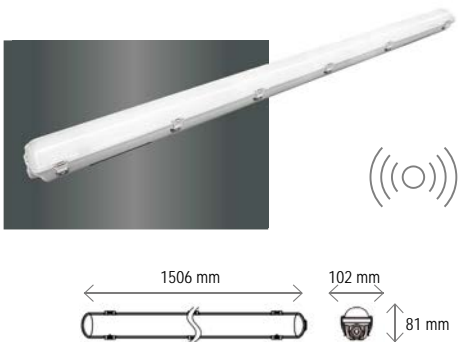

RADIAL SLIM 150 SENSOR

150 cm - 4000K - 4400/5300/6300/7200 lm

RDS15055K4S