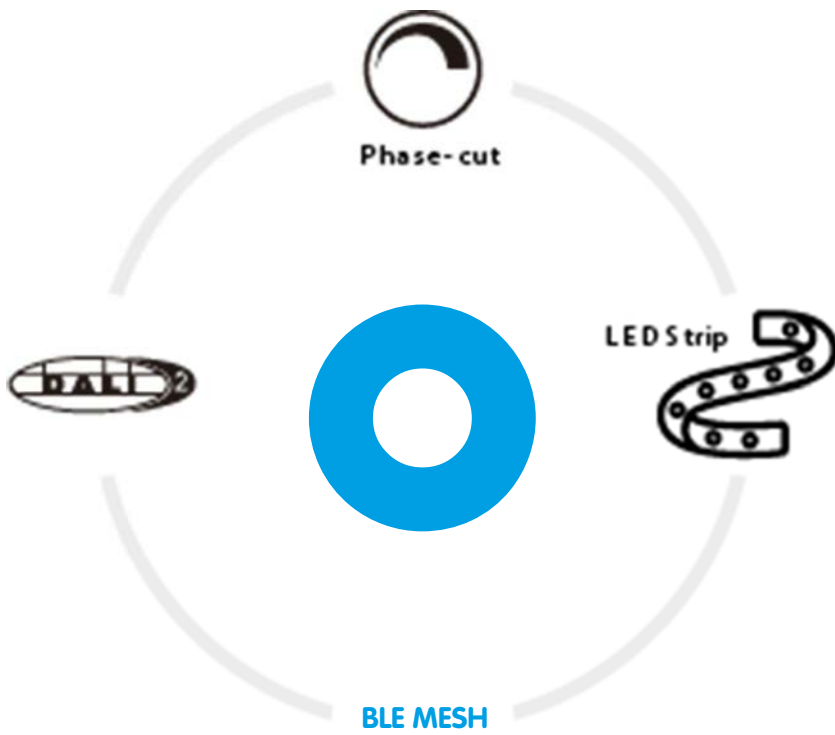

Smart Controllers

To add other traditional lighting products to the same wireless control, connect them to "Smart Controller DALI - RGBCW or TRIAC". These controllers provide wireless control via a Bluetooth connection, including on/off, dimming, tuning and color change functions within a 20-meter mutual range.

Um andere herkömmliche Beleuchtungsprodukte in dieselbe drahtlose Steuerung einzubinden, schließen Sie sie an den «Smart Controller DALI - RGBCW oder TRIAC» an. Diese Steuerungen bieten eine drahtlose Steuerung über eine Bluetooth-Verbindung, einschließlich Ein-/Ausschalten, Dimmen, Abstimmen und Farbwechsel innerhalb einer gegenseitigen Reichweite von 20 Metern.