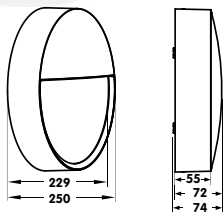

MOON PREMIUM CEILING / DECKE

3000K - 1000 lm
3000K - 1000 lm

MNP25012W
MNP25012B