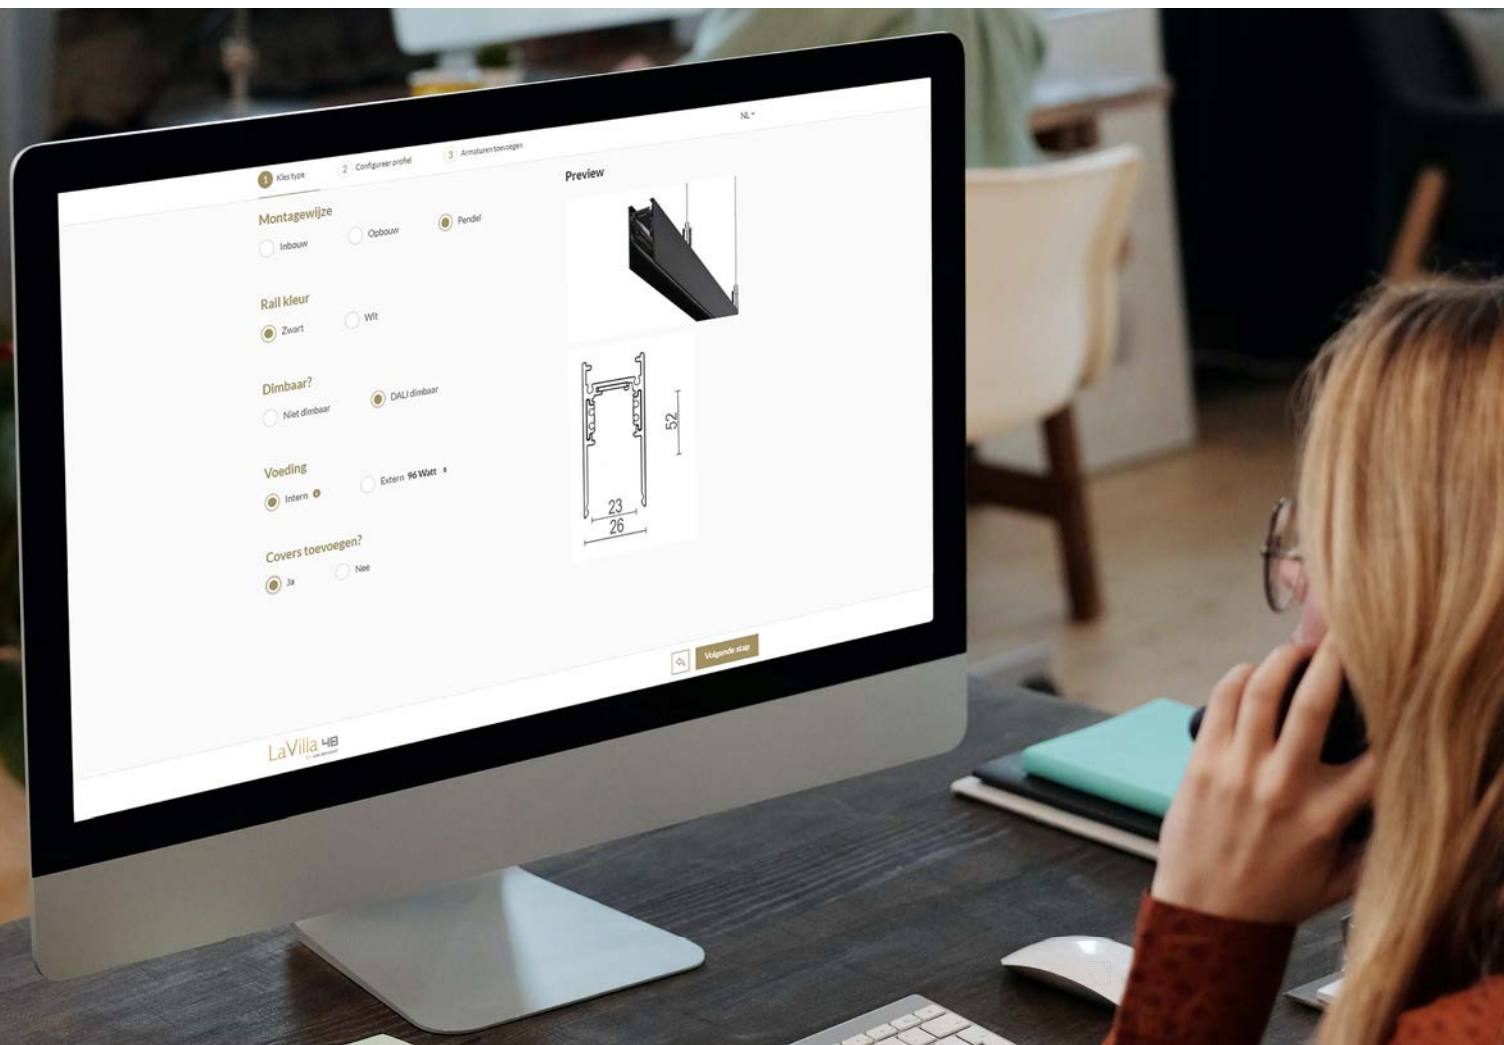

Unleash your creativity! Create your own design with just a few clicks.

1. Choose the mounting method
2. Choose the desired arrangement
3. Add fixtures

Then view the complete reference list for your project and/or send your configuration directly to the customer.

LA VILLA 48 bietet ein vielfältiges Angebot an Trackspots, die mit einem 48V-Adapter ausgestattet sind.

Die Leuchten lassen sich durch einen Adapter sehr einfach an jeder der Schiene dank eines Magnetsystem. Das Sortiment umfasst sowohl Leuchten mit attraktiv gebündeltem Licht als auch Leisten, die für eine gleichmäßige Lichtverteilung sorgen. Sie sind alle in den Lichtfarben 3000K und 2700K, in einer nicht dimmbaren Version oder Dali. Das Schienensystem ist modular aufgebaut, kann als An- oder Einbauleuchte installiert werden und ist dank der großen Flexibilität und der Vielfalt der Modelle in den verschiedensten Projekten einsetzbar, vor allem im Wohnbereich, aber auch in Boutiquen und Geschäften, in der Gastronomie und in Büros.

Entdecken Sie den neuen **LA VILLA 48 CONFIGURATOR**:

Entfesseln Sie Ihre Kreativität! Erstellen Sie Ihr eigenes Design mit nur wenigen Klicks.

1. Wählen Sie die Montageart
2. Wählen Sie die gewünschte Anordnung
3. Leuchten hinzufügen

Sehen Sie sich dann die vollständige Referenzliste für Ihr Projekt an und/oder senden Sie Ihre Konfiguration direkt an den Kunden.