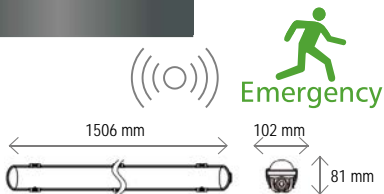

RADIAL SLIM 120 SENSOR EMERGENCY

120 cm - 4000K - 3000/3600/4400/5000 lm

RDS12038K4SE

230V

22 - 27 -
33 - 38 W

250 mA

IP66

50 000 hrs
(L80/B10)

CRI
> 80

Energy
C

X

Beam 120°

IK08

incl. driver & power switch / inkl. Treiber & Stromschaltbar

Sensor min. 1m - max. 8m

In case of power failure: 3hrs battery life at 540 lm /

Bei Stromausfall: 3 Stunden Akkulaufzeit bei 540 lm

Lifetime battery / Lebensdauer Batterie: 3-5 years / 3-5 Jahre

RADIAL SLIM 150 SENSOR EMERGENCY

150 cm - 4000K - 4400/5300/6300/7200 lm

RDS15055K4SE

230V

32 - 39 -
47 - 55 W

390 mA

IP66

50 000 hrs
(L80/B10)

CRI
> 80

Energy
C

X

Beam 120°

IK08

incl. driver & power switch / inkl. Treiber & Stromschaltbar

Sensor min. 1m - max. 8m

In case of power failure: 3hrs battery life at 540 lm /

Bei Stromausfall: 3 Stunden Akkulaufzeit bei 540 lm

Lifetime battery / Lebensdauer Batterie: 3-5 years / 3-5 Jahre

SUSPENSION KIT / ABHÄNGESET

Set 2 pcs. / Stk.

WPSW

incl. cable 3m / inkl. Kabel 3m