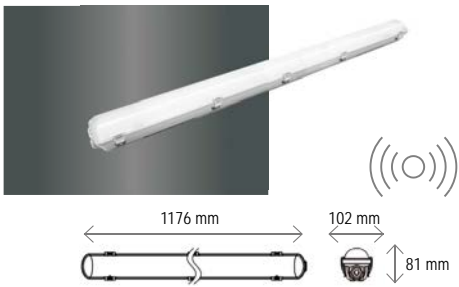

RADIAL SLIM 120 SENSOR

120 cm - 4000K - 3000/3600/4400/5000 lm

RDS12038K4S