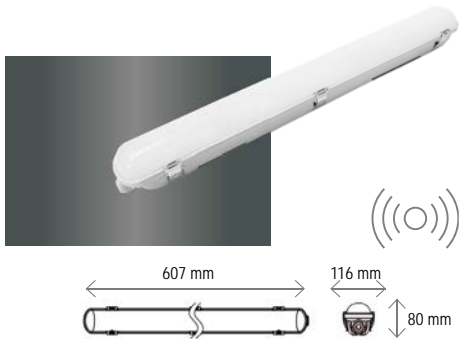

RADIAL 60 SENSOR

60 cm - 3000/4000/5000K - max. 2550/2800/2750 lm

RD6018S