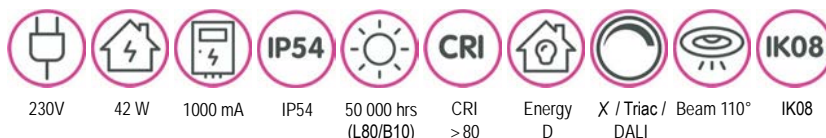

Coming Soon incl.driver/
inkl.Treiber