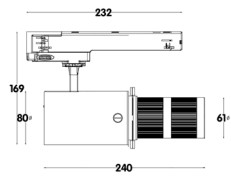

NEW

SMART TRACKLIGHT FRAMER

Auto CCT - 700 lm SMFT30B

230V 30 W IP20 50 000 hrs (L80/B10) CRI 95 Energy F ✓ Beam 25° - 40° incl. driver / inkl. Treiber with / mit Proled Smart Control App

NEW

SMART DOWNLIGHTS 20W

36° - Auto CCT - 1600 lm SMDL2036W
36° - Auto CCT - 1600 lm SMDL2036B

230V 20 W IP20 50 000 hrs (L80/B10) CRI 95 Energy F ✓ Beam 36° incl. driver / inkl. Treiber with / mit Proled Smart Control App