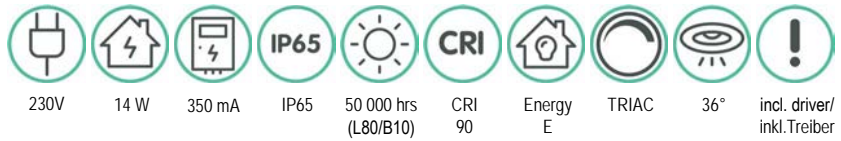

DRUM WALL IP UP-DOWN

Wall light 50% up & 50% down /Wandleuchte 50% up & 50% down

3000K - 1200 lm

DRWIP2630B