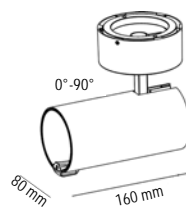

230V 30 W IP20 50 000 hrs (L80/B10) CRI 95 Energy F ✓ Beam 20° - 36° incl. driver / inkl. Treiber with / mit Proled Smart Control App